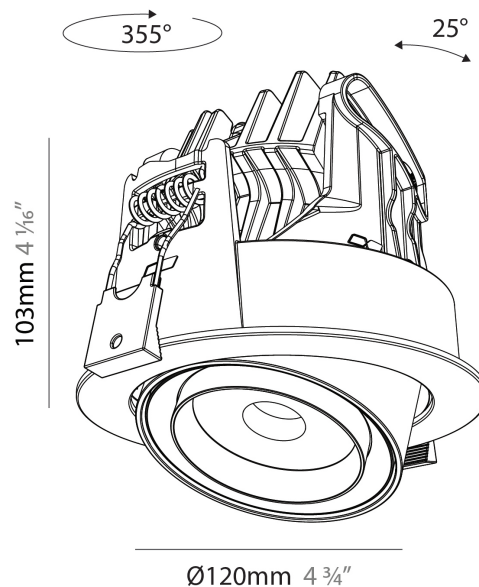

GENERAL

Series: Centriq
Subseries: Centriq Round Flex Adjustable
Brand: Prolicht
Division: Architectural
Mounting Type: Recessed
Mounting Location: Ceiling
Subcategory: Spots

PHYSICAL

Shape: Cylinder
Diameter (mm): 120
Diameter (in): 4 ¾
Height (mm): 103
Height (in): 4 1/16
Min. Recessing Depth (mm): 120
Min. Recessing Depth (in): 4 ¾
Light Distribution: Adjustable / Direct
Weight (kg): 0.666
Fixture Finish: SSR / BKV / CWI / CRY / HAB / UFT / ITA / RUA / FTG / MYG / LOD / PUS / FRO / FUP / KIA / POP / BLS / SPG / MEY / GOH / GUM / CHC / COM / ABZ / JAG / OBR / MOS / ROR
Fixture Material: Aluminum
Cut-out Measurements: Dia. 112mm / 4 7/16"

ELECTRICAL

Lamp Type: LED (Zhaga Standard)
Input Wattage (W): 8.2
Total Output Wattage (W): 7.3
Dimming: Dali Dimming
Driver Included: No
Driver Location: Remote
Driver Type: Constant Current - Universal
Driver Class: Class 2
Input Voltage (V): 120 - 277
Constant Current (MA): 200

LED

Color Temperature (°K): 2700-6500 Tunable White
Max. Delivered Lumen (lm): 391 - 451
Nominal Lumen (lm): 576 - 664
CRI: >90 CRI
Lamp Life (hrs): 50000

OPTICAL

Beam Angle: 14 - 46
Adjustability: Rotational 350° / Tilt 25°

RATINGS AND CERTIFICATIONS

Certified By: CSA Certified to UL and CSA Standards
IP rating: IP20