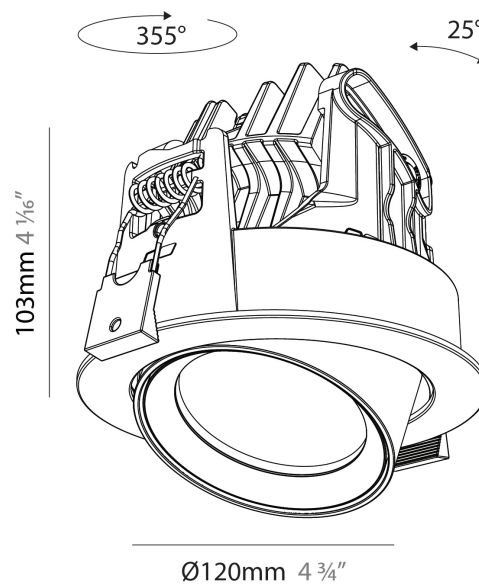

GENERAL

Series: Centriq
Subseries: Centriq Round Adjustable
Brand: Prolicht
Division: Architectural
Mounting Type: Recessed
Mounting Location: Ceiling
Subcategory: Spots

PHYSICAL

Shape: Cylinder
Diameter (mm): 120
Diameter (in): 4 3/4
Height (mm): 105
Height (in): 4 1/8
Min. Recessing Depth (mm): 120
Min. Recessing Depth (in): 4 3/4
Light Distribution: Adjustable / Direct
Weight (kg): 0.651
Diffuser: Lens Pack - No Lens / Opal / Linear Spread Lens / Honeycomb / Spread Lens
Fixture Finish: SSR / BKV / CWI / CRY / HAB / UFT / ITA / RUA / FTG / MYG / LOD / PUS / FRO / FUP / KIA / POP / BLS / SPG / MEY / GOH / GUM / CHC / COM / ABZ / JAG / OBR / MOS / ROR
Fixture Material: Aluminum
Cut-out Measurements: Dia. 112mm / 4 7/16"

ELECTRICAL

Lamp Type: LED (Zhaga Standard)
Input Wattage (W): 27.4
Total Output Wattage (W): 24.6
Dimming: Dali Dimming
Driver Included: No
Driver Location: Remote
Driver Type: Constant Current - Universal
Driver Class: Class 2
Input Voltage (V): 120 - 277
Constant Current (MA): 700

LED

Color Temperature (°K): 2700-6500 Tunable White
Max. Delivered Lumen (lm): Max 2403
Nominal Lumen (lm): 2827
CRI: >90 CRI
Lamp Life (hrs): 50000

OPTICAL

Reflector°: 24 / 34 / 54
Adjustability: Rotational 350°; Tilt 90°

RATINGS AND CERTIFICATIONS

Certified By: Certified for North American Standards
IP rating: IP20